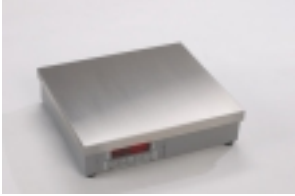

Cech Private Label general purpose bench scales feature a sturdy cast aluminum base and a heavy-gauge stainless steel shroud. A BT-84 indicator is included. The unit ships precalibrated and is ready for out-of-the box weighing. Buy Cech. Buy with confi [[Product Details...]](#)

Cech Private Label General Purpose 16" x 14" 100 lb. Bench Scale
$650.00

Cech Private Label general purpose bench scales feature a sturdy cast aluminum base and a heavy-gauge stainless steel shroud. A BT-84 indicator is included. The unit ships precalibrated and is ready for out-of-the box weighing. Buy Cech. Buy with confi [[Product Details...]](#)