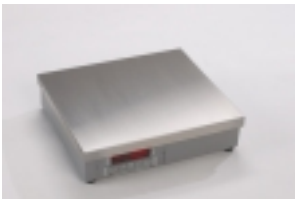

Cech Private Label General Purpose 16" x 14" 150 lb. Bench Scale
$650.00

Cech Private Label general purpose bench scales feature a sturdy cast aluminum base and a heavy-gauge stainless steel shroud. A BT-84 indicator is included. The unit ships precalibrated and is ready for out-of-the box weighing. Buy Cech. Buy with confi [[Product Details...]](#)